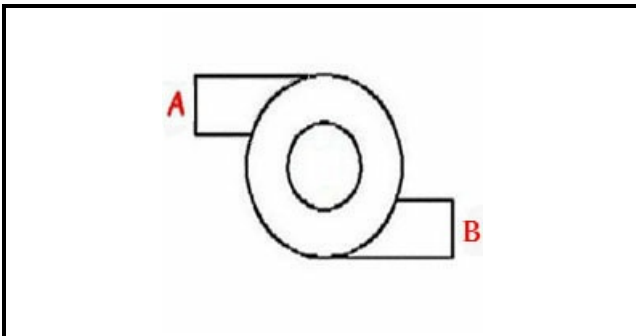

1103924

BODY PUMP

Date: 05-12-2024

ORIGINAL
OSP
SPARE PARTS**Technical data**

DIAMETER FLOW mm	A=26mm - B=38mm
DIRECTION OF ROTATION LEFT	SX / LEFT

Manufacturer code

ELETTOBAR EUROTEC SRL