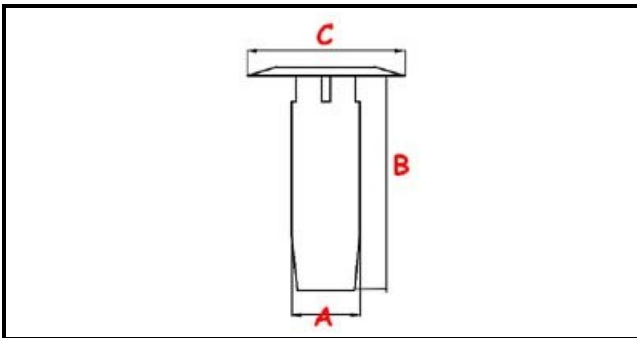

3111165

DRAIN PUMP OVER FLOW 50/503

Date: 05-12-2024

ORIGINAL
OSP
SPARE PARTS**Technical data**

HEIGHT MM	B=147mm
MATERIAL	PLASTICA/PLASTIC
UPPER DIAMETER	C=55mm
LOWER DIAMETER	A=32mm

Manufacturer code

ELETTOBAR EUROTEC SRL