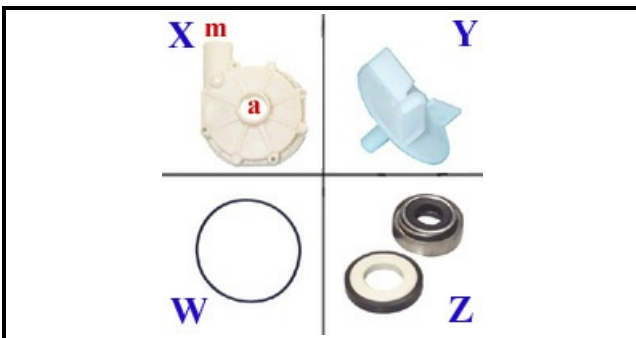

1103042

CLOCKWISE PUMP 0,15HP COMENDA

Date: 05-12-2024

Technical data

DIAMETER SUCTION mm	A=28mm
DIAMETER FLOW mm	M=28mm
KILOWATT KW	KW=0,12
MONOPHASE	230V
HP - POWER	HP=0,15
GASKET	W=2104004
DIRECTION OF ROTATION LEFT	SX / LEFT
MECHANIC SEAL	Z=3110026
FAN	Y=3109017
BODY PUMP	X=1103149
CAPACITOR	6,3mf