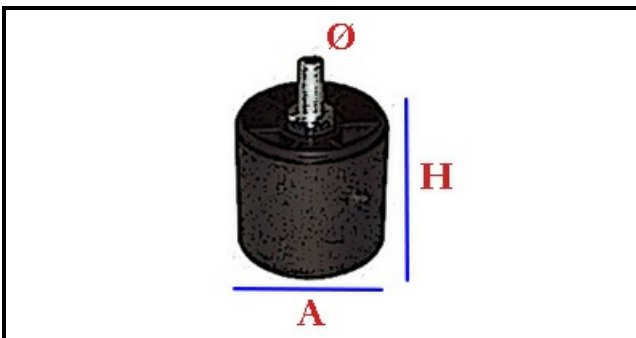

3105023

**STAINLESS STEEL SUPPORT 55/65 M10**

Date: 22-11-2024

**Technical data**

HEIGHT MM	H min=55mm
THREAD MA	M10
MATERIAL	INOX
LOWER DIAMETER	A=33mm
HEIGHT MM	H max=65mm

**Manufacturer code**

ELFRAMO SPA