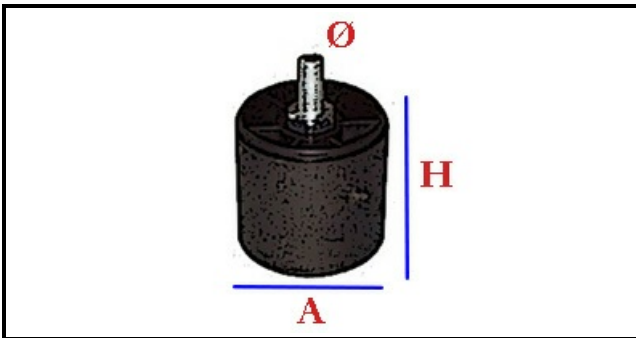

3105023

STAINLESS STEEL SUPPORT 55/65 M10

Date: 27-02-2025

**Technical data**

HEIGHT MM	H min=55mm
THREAD MA	M10
MATERIAL	INOX
LOWER DIAMETER	A=33mm
HEIGHT MM	H max=65mm

Manufacturer code

ELFRAMO SPA