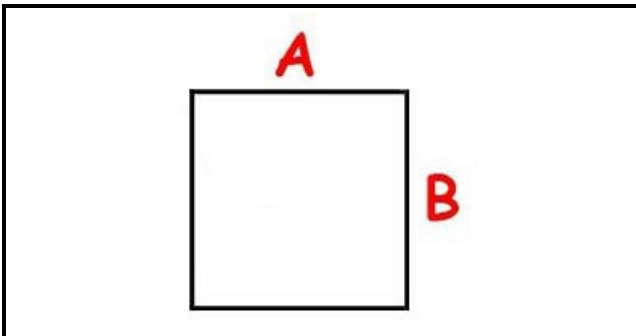

3108216

SWITCH KNOB D=55

Date: 23-12-2024

ORIGINAL
OSP
SPARE PARTS**Technical data**

DEPTH MM	A=5mm
WIDTH MM	B=5mm
EXTERNAL DIAMETER mm	Ø=55mm
HOLE FOR SQUARE SHAFT	QUADRO/SQUARE

Manufacturer code

ELFRAMO SPA