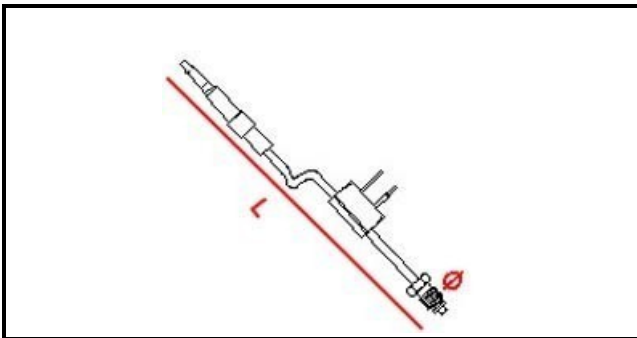

4101110

**INTERRUPTED THERMOCOUPLE 600 9X1**

Date: 22-11-2024

**Technical data**

DEPTH MM	L=600mm
THREAD MA	9X1
MATERIAL	RAME/COPPER

**Manufacturer code**

ELFRAMO SPA
SIT SPA