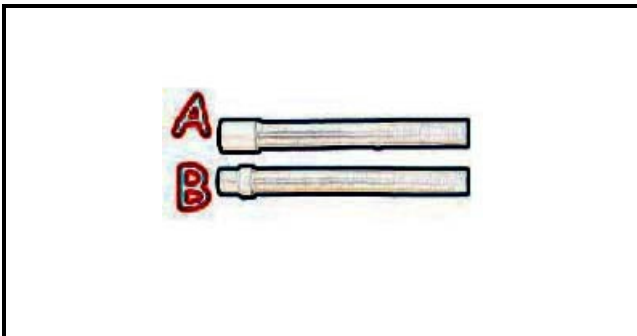

2109002

**GLASS-WASHER DRAIN PIPE 1,5MT D24**

Date: 22-12-2024

**Technical data**

DEPTH MM	L=1500mm
MATERIAL	POLIPROPILENE
MINIMUM INTERNAL DIAMETER mm	B=24mm
MAXIMUM INTERNAL DIAMETER mm	A=28mm

**Manufacturer code**