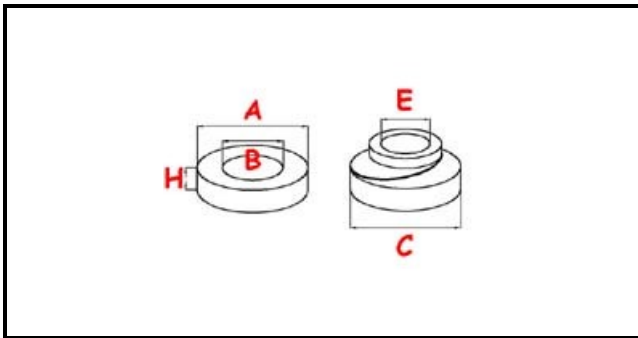

3110018

COMPLETE MECHANIC SEAL 12X26X8 D.12

Date: 06-04-2025

Technical data

MECHANIC SEAL EXTERNAL DIAMETER mm	C=24,5mm
MECHANIC SEAL INTERNAL DIAMETER mm	E=12mm
BAKED CLAY SEAL EXTERNAL DIAMETER mm	A=26mm
BAKED CLAY SEAL INTERNAL DIAMETER mm	B=14mm
BAKED CLAY SEAL HEIGHT mm	H=8mm