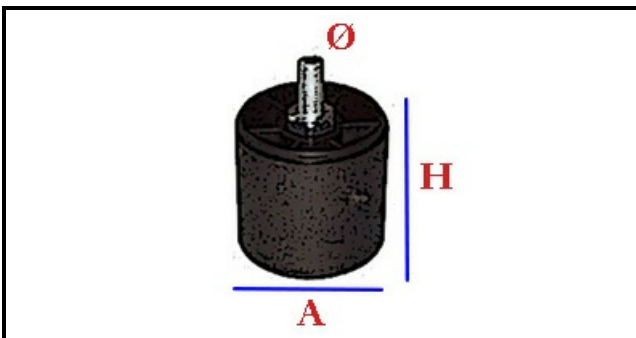

### Technical data

HEIGHT MM	H min=55mm
THREAD MA	M10
MATERIAL	INOX
LOWER DIAMETER	A=33mm
HEIGHT MM	H max=65mm