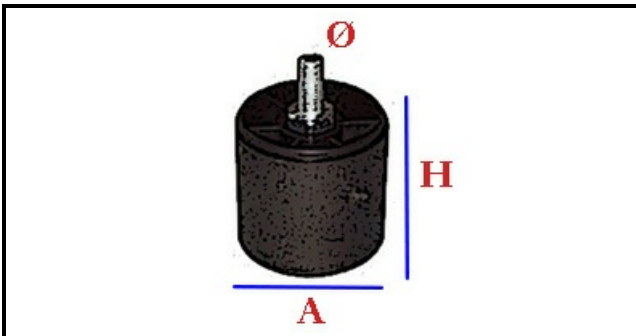

3105037

ADJUSTABLE SUPPORT D=54

Date: 22-11-2024

ORIGINAL
OSP
SPARE PARTS**Technical data**

HEIGHT MM	H=12mm
THREAD MA	M10
MATERIAL	PLASTICA/PLASTIC
LOWER DIAMETER	A=47mm

Manufacturer code

ELFRAMO SPA