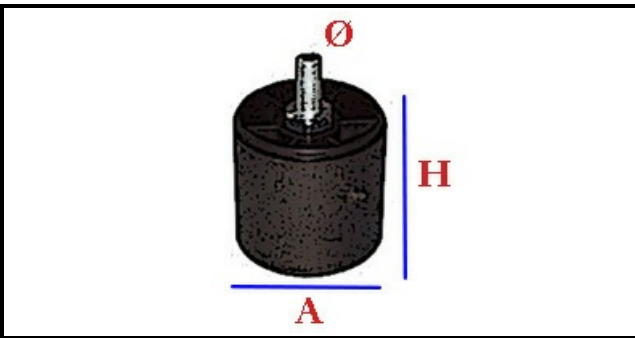

3105080

ADJUSTABLE FOOT

Date: 22-04-2025

ORIGINAL
OSP
SPARE PARTS

Technical data

HEIGHT MM	H min=183mm
THREAD MA	M10
MATERIAL	INOX
LOWER DIAMETER	A=57mm
HEIGHT MM	H max=220mm

Manufacturer code

ELFRAMO SPA