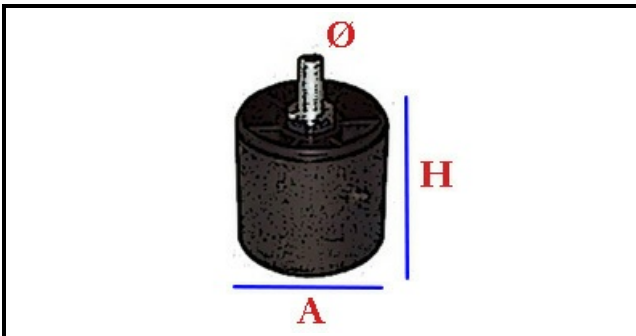

3105080

**ADJUSTABLE FOOT**

Date: 22-12-2024

ORIGINAL  
**OSP**  
SPARE PARTS**Technical data**

HEIGHT MM	H min=183mm
THREAD MA	M10
MATERIAL	INOX
LOWER DIAMETER	A=57mm
HEIGHT MM	H max=220mm

**Manufacturer code**