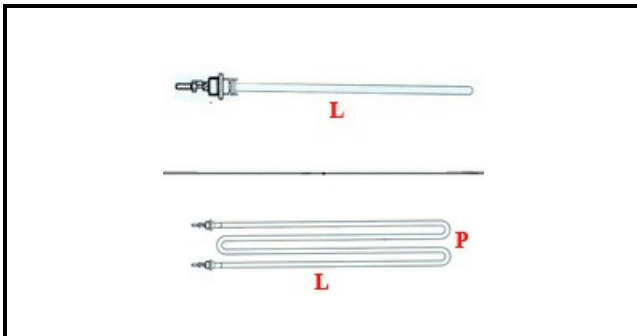

1101461

HEATING ELEMENT KW1,4 230V

Date: 22-12-2024

ORIGINAL
OSP
SPARE PARTS

Technical data

| | |
|---------------------|---------------------|
| DEPTH MM | L=285mm |
| WIDTH MM | P=135mm |
| ELEMENTS | ELEMENTI/ELEMENTS=1 |
| KILOWATT KW | KW=1,4 |
| WATT | WATT=1400 |
| MONOPHASE | MONOFASE/MONOPHASE |
| GAS THREAD | 3/8" |
| NUMBER OF POLES | POLI/POLES=2 |
| DRY HEATING ELEMENT | SECCO/DRY |