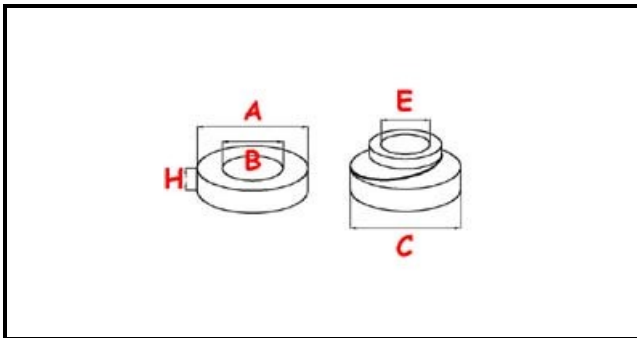

3110018

COMPLETE MECHANIC SEAL 12X26X8 D.12

Date: 22-12-2024

Technical data

MECHANIC SEAL EXTERNAL DIAMETER mm	C=24,5mm
MECHANIC SEAL INTERNAL DIAMETER mm	E=12mm
BAKED CLAY SEAL EXTERNAL DIAMETER mm	A=26mm
BAKED CLAY SEAL INTERNAL DIAMETER mm	B=14mm
BAKED CLAY SEAL HEIGHT mm	H=8mm