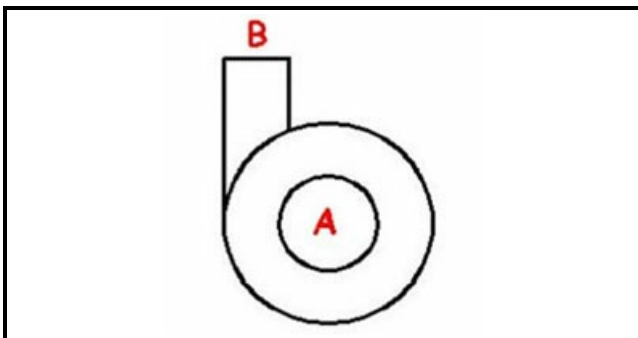

1103283

PUMP BODY 053

Date: 24-11-2024

ORIGINAL
OSP
SPARE PARTS**Technical data**

DIAMETER SUCTION mm	A=50mm
DIAMETER FLOW mm	M=45mm
DIRECTION OF ROTATION LEFT	SX / LEFT

Manufacturer code

ELFRAMO SPA