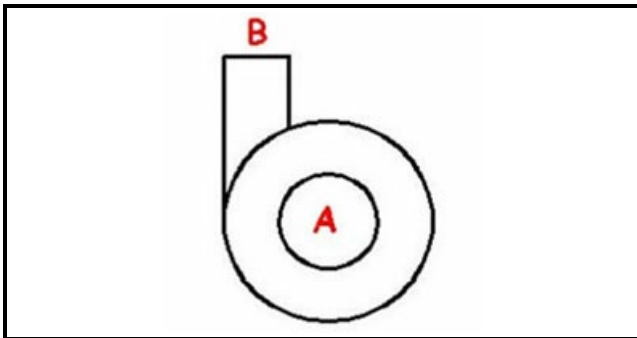

1103568

BODY PUMP

Date: 24-11-2024

ORIGINAL
OSP
SPARE PARTS**Technical data**

DIAMETER SUCTION mm	A=48mm
DIAMETER FLOW mm	M=48mm
DIRECTION OF ROTATION LEFT	SX / LEFT

Manufacturer code

ELFRAMO SPA

ELETTOBAR EUROTEC SRL