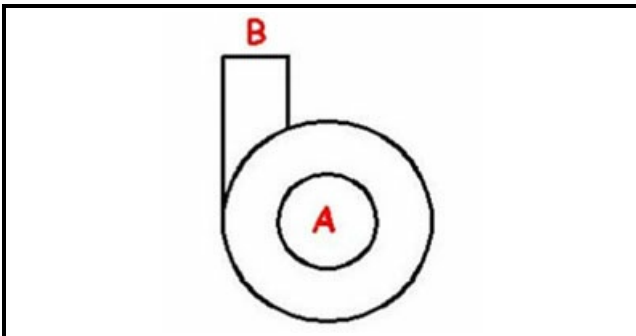

1103647

**BODY PUMP KW1 MRS**

Date: 24-11-2024

ORIGINAL  
**OSP**  
SPARE PARTS**Technical data**

DIAMETER SUCTION mm	A=52mm
DIAMETER FLOW mm	M=43mm
DIRECTION OF ROTATION	SX / LEFT
LEFT	

**Manufacturer code**