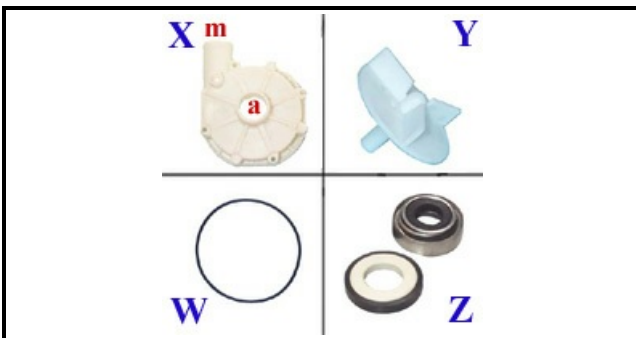

## Technical data

DIAMETER SUCTION mm	A=28mm
DIAMETER FLOW mm	M=28mm
KILOWATT KW	KW=0,12
MONOPHASE	230V
HP - POWER	HP=0,15
GASKET	W=2104004
DIRECTION OF ROTATION LEFT	SX / LEFT
MECHANIC SEAL	Z=3110026
FAN	Y=3109017
BODY PUMP	X=1103149
CAPACITOR	6,3mf