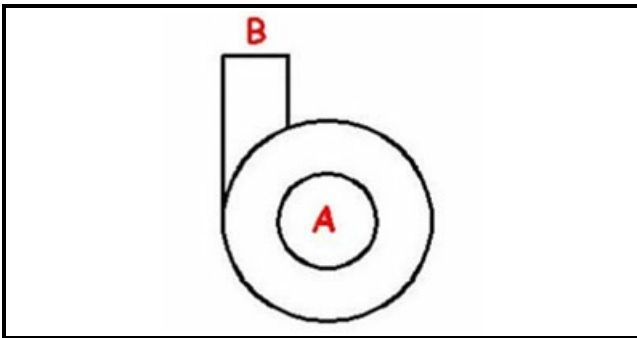

## Technical data

DIAMETER SUCTION mm	A=70mm
DIAMETER FLOW mm	M=70mm
KILOWATT KW	KW=4,0
THREE PHASE	400V
HP - POWER	HP=5,5