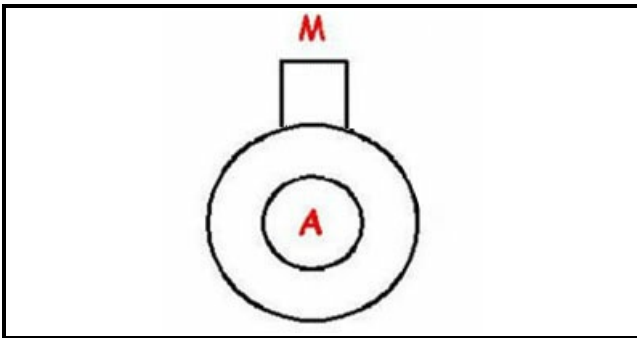

1203072

PUMP KW 3,0

Date: 22-04-2025

ORIGINAL
OSP
SPARE PARTS

Technical data

DIAMETER SUCTION mm	A=70mm
DIAMETER FLOW mm	M=70mm
KILOWATT KW	KW=3
THREE PHASE	TRIFASE/THREEPHASE
HP - POWER	HP=4,1
HERTZ -HZ-	Hz=50