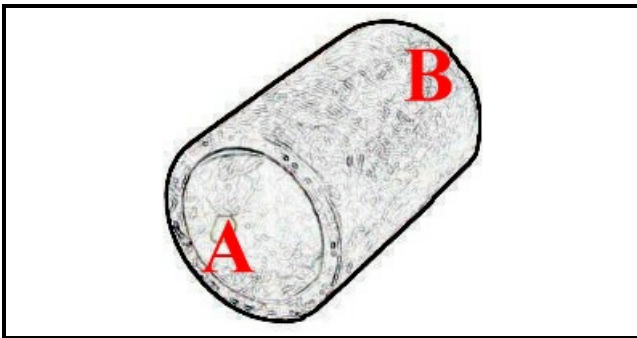

2108124

FORMED HOSE LG=100 D=50

Date: 22-04-2025

ORIGINAL
OSP
SPARE PARTS

Technical data

MINIMUM INTERNAL DIAMETER mm	A=50mm
MAXIMUM INTERNAL DIAMETER mm	B=50mm
NUMBER OF WAYS	2 VIE/WAYS

Manufacturer code

ELFRAMO SPA