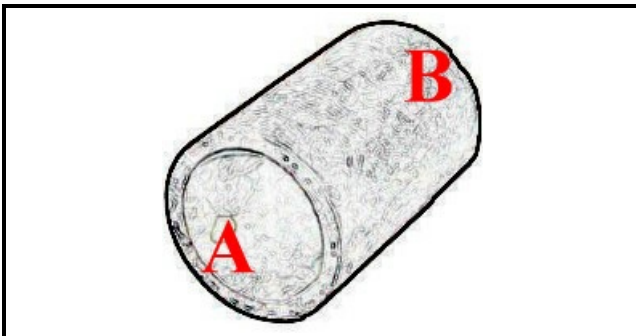

2108124

FORMED HOSE LG=100 D=50

Date: 22-12-2024

ORIGINAL
OSP
SPARE PARTS**Technical data**

MINIMUM INTERNAL DIAMETER mm	A=50mm
MAXIMUM INTERNAL DIAMETER mm	B=50mm
NUMBER OF WAYS	2 VIE/WAYS

Manufacturer code