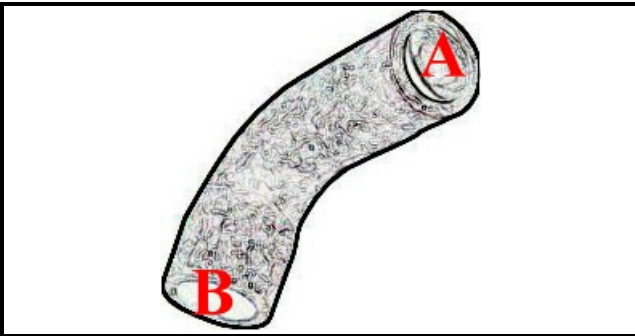

2108153

SUCTION SLEEVE 600 ELFRAMO

Date: 23-04-2025

ORIGINAL
OSP
SPARE PARTS

Technical data

MINIMUM INTERNAL DIAMETER mm	B=70mm
MAXIMUM INTERNAL DIAMETER mm	A=85mm
NUMBER OF WAYS	2 VIE/WAYS

Manufacturer code