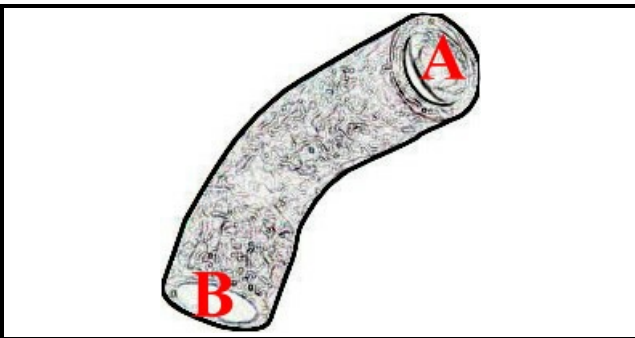

2108153

SUCTION SLEEVE 600 ELFRAMO

Date: 22-11-2024

ORIGINAL
OSP
SPARE PARTS**Technical data**

MINIMUM INTERNAL DIAMETER mm	B=70mm
MAXIMUM INTERNAL DIAMETER mm	A=85mm
NUMBER OF WAYS	2 VIE/WAYS

Manufacturer code