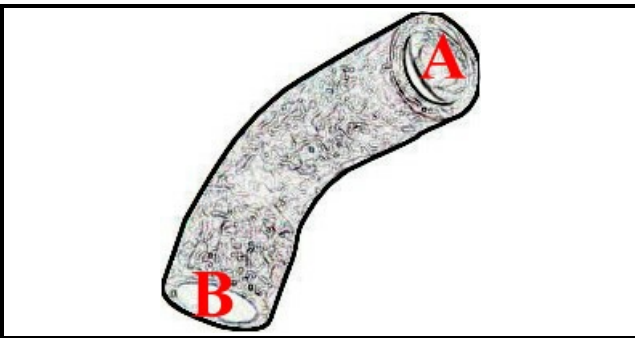

2108203

SLEEVE MR1200/912

Date: 23-04-2025

ORIGINAL
OSP
SPARE PARTS

Technical data

MINIMUM INTERNAL DIAMETER mm	A=50mm
MAXIMUM INTERNAL DIAMETER mm	B=70mm
NUMBER OF WAYS	2 VIE/WAYS

Manufacturer code

ELFRAMO SPA