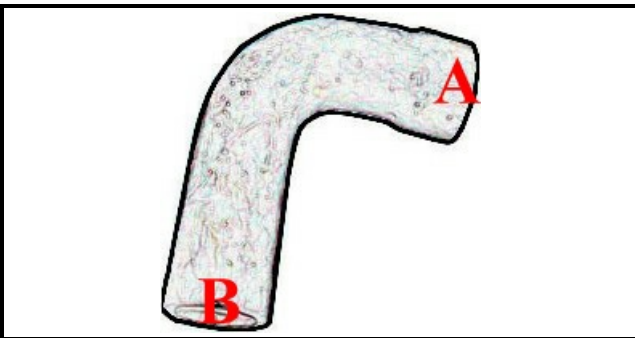

2108270

PRESSURE HOSE MRS400

Date: 22-11-2024

ORIGINAL
OSP
SPARE PARTS

Technical data

NUMBER OF WAYS	2 VIE/WAYS
----------------	------------

Manufacturer code

ELFRAMO SPA