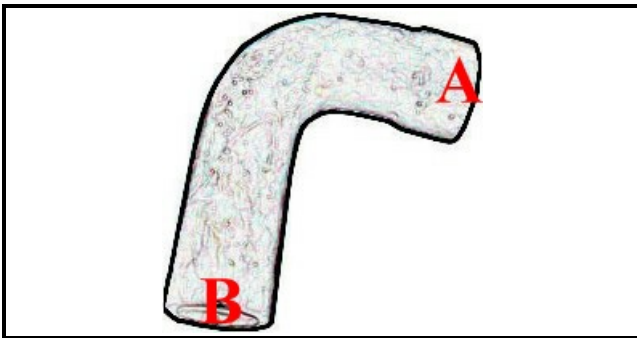

2108270

PRESSURE HOSE MRS400

Date: 23-04-2025

ORIGINAL
OSP
SPARE PARTS

Technical data

NUMBER OF WAYS	2 VIE/WAYS
----------------	------------

Manufacturer code

ELFRAMO SPA