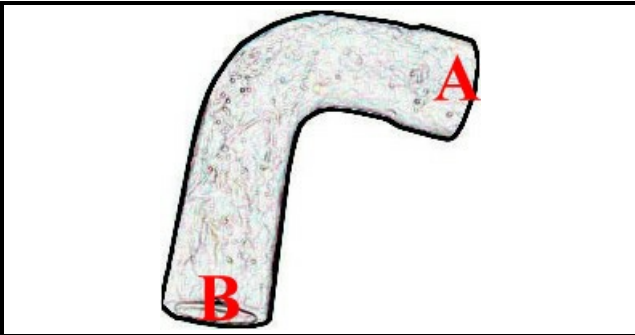

2108270

PRESSURE HOSE MRS400

Date: 22-12-2024

ORIGINAL
OSP
SPARE PARTS

Technical data

NUMBER OF WAYS	2 VIE/WAYS
----------------	------------

Manufacturer code

ELFRAMO SPA