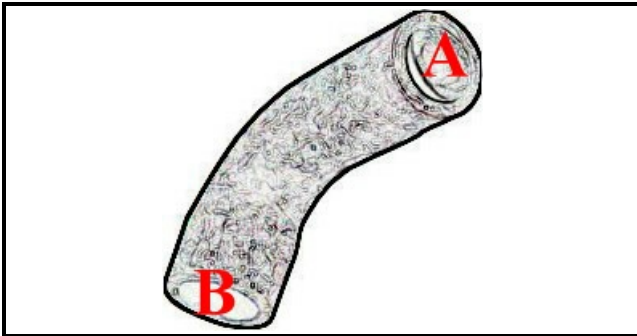

2108410

HOSE FOR WASH BD14

Date: 23-04-2025

ORIGINAL
OSP
SPARE PARTS

Technical data

MINIMUM INTERNAL DIAMETER mm	A=36mm
MAXIMUM INTERNAL DIAMETER mm	B=36mm
NUMBER OF WAYS	2 VIE/WAYS

Manufacturer code

ELFRAMO SPA
ELFRAMO SPA
ELFRAMO SPA