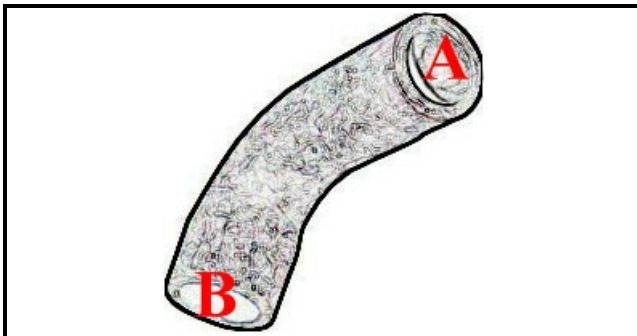

2108410

HOSE FOR WASH BD14

Date: 22-11-2024

ORIGINAL
OSP
SPARE PARTS**Technical data**

MINIMUM INTERNAL DIAMETER mm	A=36mm
MAXIMUM INTERNAL DIAMETER mm	B=36mm
NUMBER OF WAYS	2 VIE/WAYS

Manufacturer code

ELFRAMO SPA
ELFRAMO SPA
ELFRAMO SPA