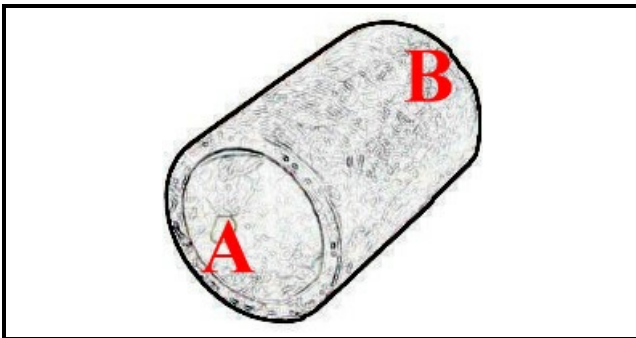

2108468

SLEEVE

Date: 25-11-2024

ORIGINAL
OSP
SPARE PARTS**Technical data**

DEPTH MM	L=85mm
MINIMUM INTERNAL DIAMETER mm	A=43mm
MAXIMUM INTERNAL DIAMETER mm	B=50mm
NUMBER OF WAYS	2 VIE/WAYS

Manufacturer code