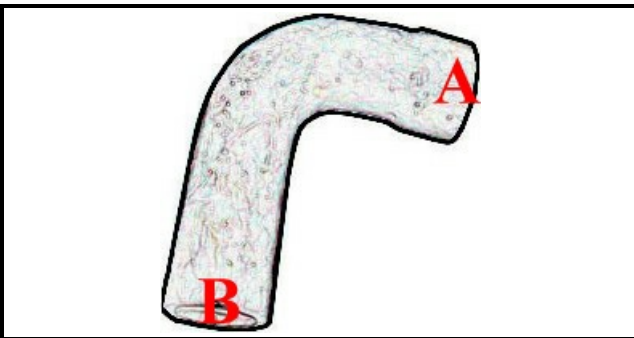

2108509

SUCTION SLEEVE LP60

Date: 03-01-2025

ORIGINAL
OSP
SPARE PARTS**Technical data**

DEPTH MM	L=320mm
MINIMUM INTERNAL DIAMETER mm	A=61mm
MAXIMUM INTERNAL DIAMETER mm	B=67mm
WIDTH MM	P=160mm

Manufacturer code