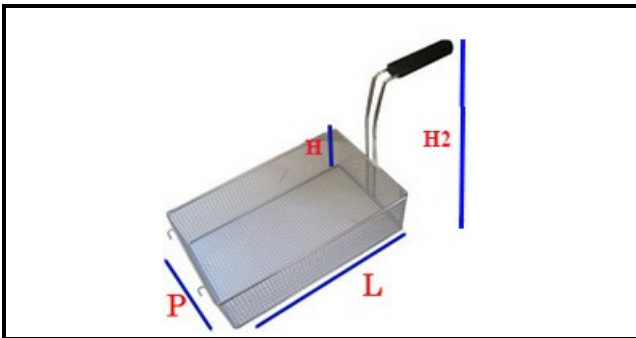

5107046

BASKET FOR PASTA 1/6 140X140X200MM SX

Date: 29-01-2025

**Technical data**

DEPTH MM	L=140mm
WIDTH MM	P=140mm
HEIGHT MM	H=200mm
TYPE	CUOCIPASTA/PASTA COOKER
MATERIAL	INOX
HEIGHT MM	H2=315mm

Manufacturer code