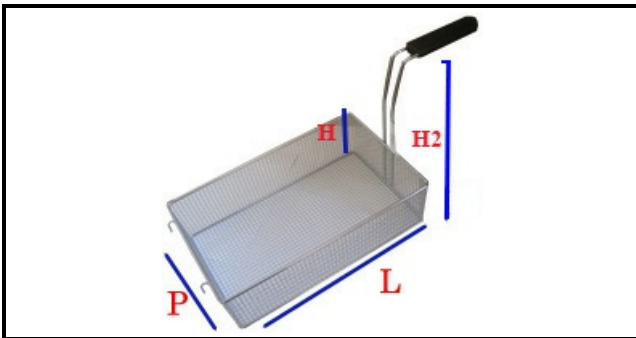

5107047

BASKET FOR PASTA 1/6 140X140X200MM DX

Date: 23-11-2024

**Technical data**

| | |
|-----------|-------------------------|
| DEPTH MM | L=140mm |
| WIDTH MM | P=140mm |
| HEIGHT MM | H=200mm |
| TYPE | CUOCIPASTA/PASTA COOKER |
| MATERIAL | INOX |
| HEIGHT MM | H2=315mm |