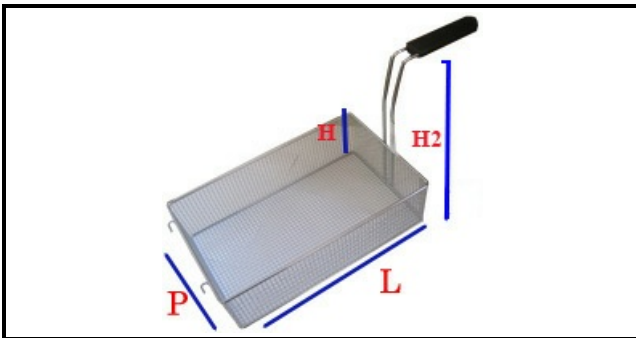

5107047

BASKET FOR PASTA 1/6 140X140X200MM DX

Date: 29-01-2025

**Technical data**

DEPTH MM	L=140mm
WIDTH MM	P=140mm
HEIGHT MM	H=200mm
TYPE	CUOCIPASTA/PASTA COOKER
MATERIAL	INOX
HEIGHT MM	H2=315mm

Manufacturer code