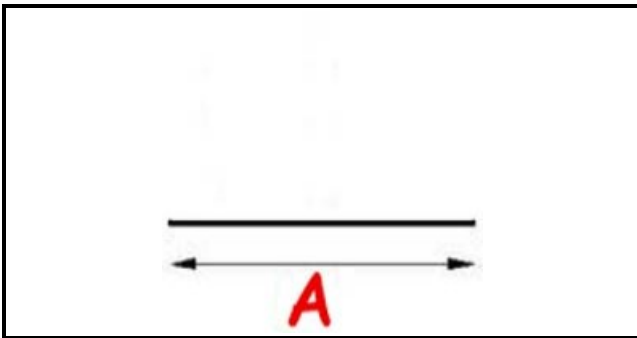

2103220

DOOR GASKET FOR OVEN TEC6

Date: 17-04-2025

ORIGINAL
OSP
SPARE PARTS

Technical data

LONG SIDE mm	A=1000mm
PROFILE TYPE	1 METRO

Manufacturer code

COVEN S.R.L.
EMMEPI GRANDI CUCINE S.R.L.