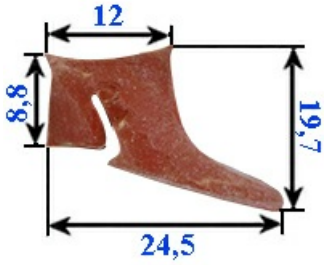

2103771

OVEN DOOR GASKET SOGECO

Date: 23-11-2024

Technical data

LONG SIDE mm

A=1000 mm

Manufacturer code

EMMEPI GRANDI CUCINE S.R.L.