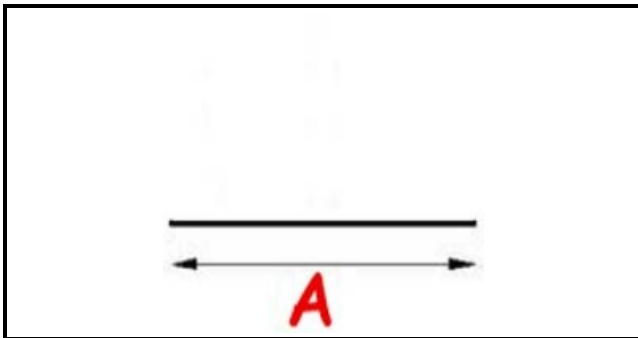

2103771

OVEN DOOR GASKET SOGECO

Date: 23-11-2024

Technical data

LONG SIDE mm

A=1000 mm

Manufacturer code

EMMEPI GRANDI CUCINE S.R.L.