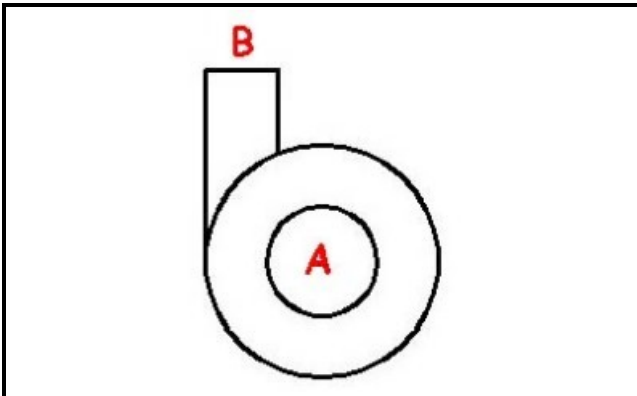

1103661

Date: 20-04-2025

ORIGINAL
OSP
SPARE PARTS

Technical data

DIAMETER SUCTION mm	A=24mm
DIAMETER FLOW mm	M=24mm
KILOWATT KW	kw0,1
MONOPHASE	230V
DIRECTION OF ROTATION LEFT	SX / LEFT

Manufacturer code

EURFRIGOR - BRICE ITALIA SRL