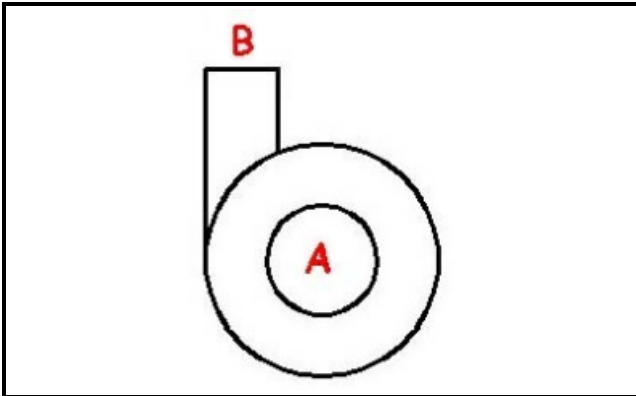

1103661

Date: 22-12-2024

ORIGINAL
OSP
SPARE PARTS

Technical data

DIAMETER SUCTION mm	A=24mm
DIAMETER FLOW mm	M=24mm
KILOWATT KW	kw0,1
MONOPHASE	230V
DIRECTION OF ROTATION LEFT	SX / LEFT

Manufacturer code

EURFRIGOR - BRICE ITALIA SRL