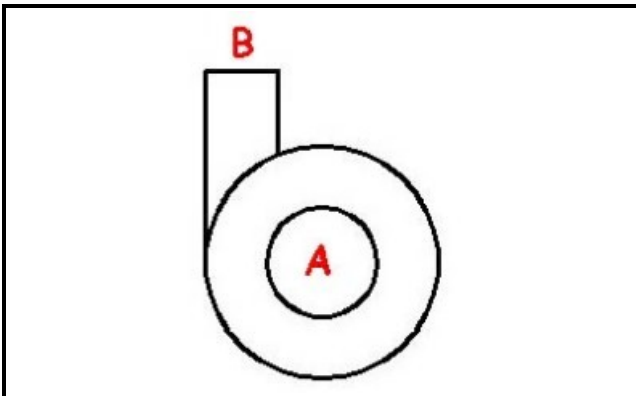

1103661

Date: 01-11-2024

ORIGINAL
OSP
SPARE PARTS

Technical data

DIAMETER SUCTION mm	A=24mm
DIAMETER FLOW mm	M=24mm
KILOWATT KW	kw0,1
MONOPHASE	230V
DIRECTION OF ROTATION LEFT	SX / LEFT

Manufacturer code

EURFRIGOR - BRICE ITALIA SRL