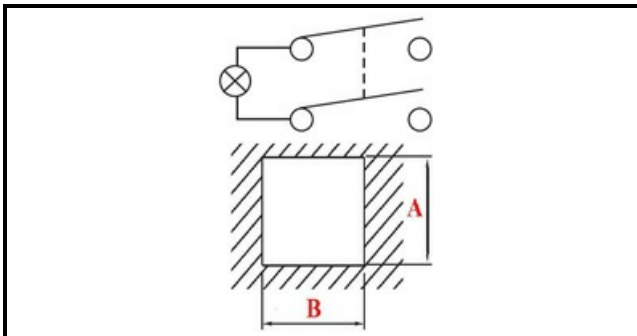

1105308

GREEN BIPOLAR SWITCH

Date: 04-03-2025

ORIGINAL
OSP
SPARE PARTS

Technical data

DEPTH MM	B=25mm
WIDTH MM	A=25mm
NUMBER OF POLES	POLI/POLES=4
NUMBER OF POSITIONS	0-1
COLOR	VERDE/GREEN
VOLT	250V

Manufacturer code