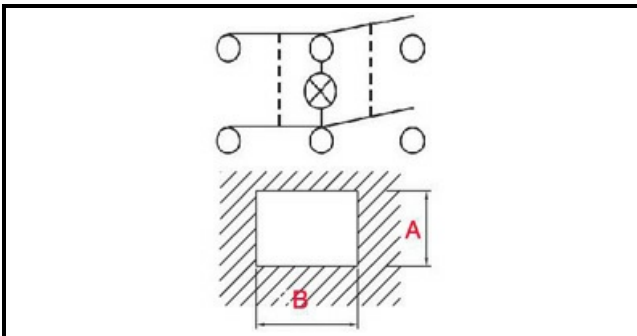

1105339

SWITCH 'ECONOMY-FULL'

Date: 22-11-2024

**Technical data**

DEPTH MM	B=30mm
WIDTH MM	A=22mm
NUMBER OF POLES	POLI/POLES=6
NUMBER OF POSITIONS	0-1
COLOR	VERDE/GREEN
VOLT	230V

Manufacturer code

BREMA GROUP S.P.A.
N.T.F. SRL
EURFRIGOR - BRICE ITALIA SRL