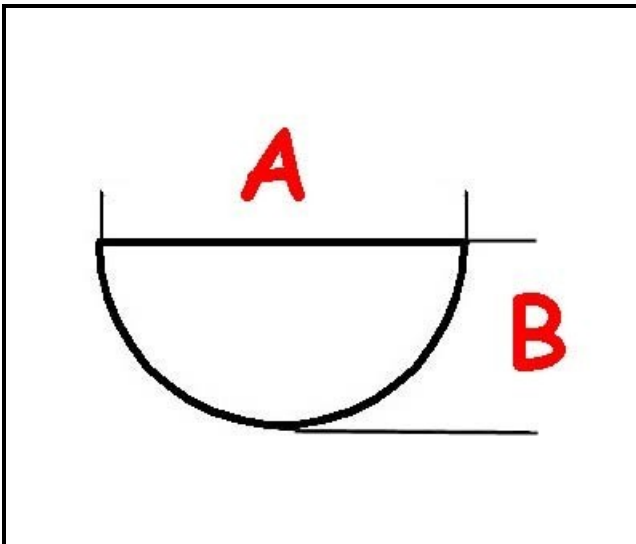

3108056

**CONTROL HANDLE**

Date: 23-11-2024

ORIGINAL  
**OSP**  
SPARE PARTS**Technical data**

DEPTH MM	A=6mm
WIDTH MM	B=5mm
EXTERNAL DIAMETER mm	Ø=39mm
HOLE FOR HALF-MOON SHAFT	MEZZALUNA/HALF-MOON

**Manufacturer code**