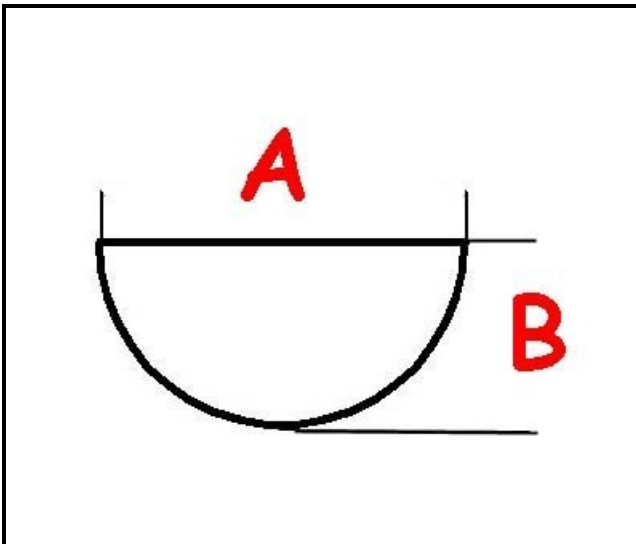

3108056

**CONTROL HANDLE**

Date: 27-02-2025

ORIGINAL  
**OSP**  
SPARE PARTS**Technical data**

DEPTH MM	A=6mm
WIDTH MM	B=5mm
EXTERNAL DIAMETER mm	Ø=39mm
HOLE FOR HALF-MOON SHAFT	MEZZALUNA/HALF-MOON

**Manufacturer code**