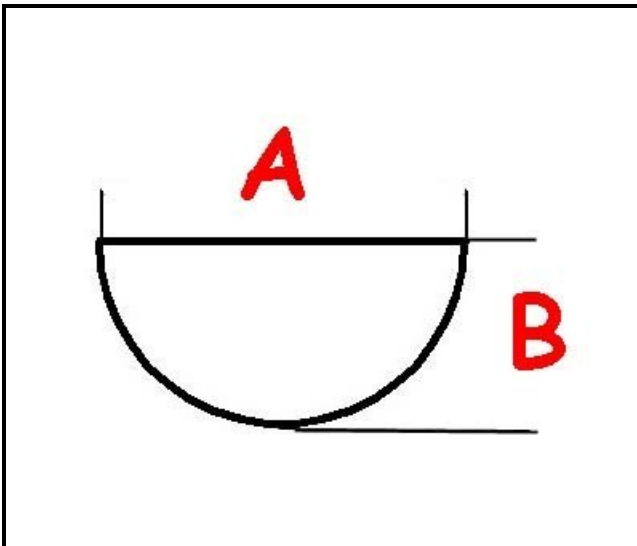

## Technical data

DEPTH MM	A=6mm
WIDTH MM	B=5mm
EXTERNAL DIAMETER mm	Ø=39mm
HOLE FOR HALF-MOON SHAFT	MEZZALUNA/HALF-MOON