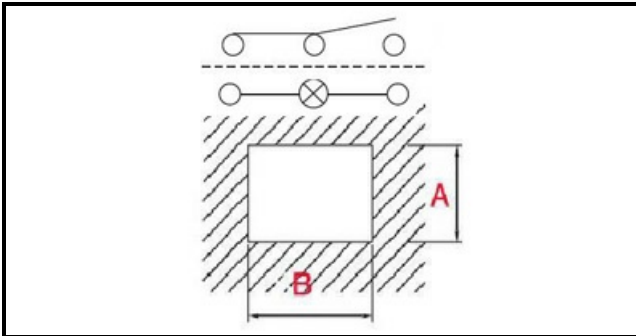

1105047

TOASTER SWITCH LIGHT

Date: 26-12-2024

ORIGINAL
OSP
SPARE PARTS

Technical data

DEPTH MM	B=30mm
WIDTH MM	A=22mm
NUMBER OF POLES	POLI/POLES=4
NUMBER OF POSITIONS	0-1
COLOR	NERO CON LED/BLACK WITH LED
VOLT	250V