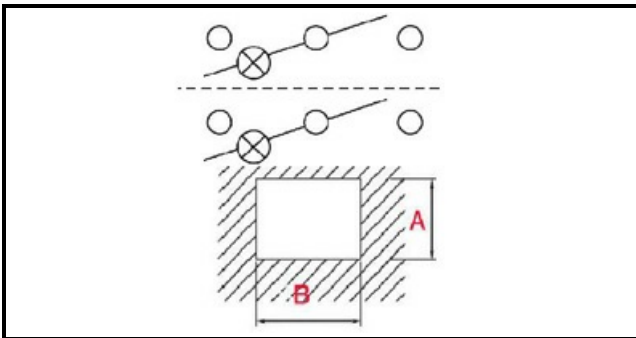

1105050

DOUBLE LUMINOUS SWITCH FABA

Date: 26-12-2024

ORIGINAL
OSP
SPARE PARTS**Technical data**

DEPTH MM	B=30mm
WIDTH MM	A=22mm
NUMBER OF POLES	POLI/POLES=6
NUMBER OF POSITIONS	0-1 / 0-1
COLOR	NERO CON LED/BLACK WITH LED
VOLT	250V