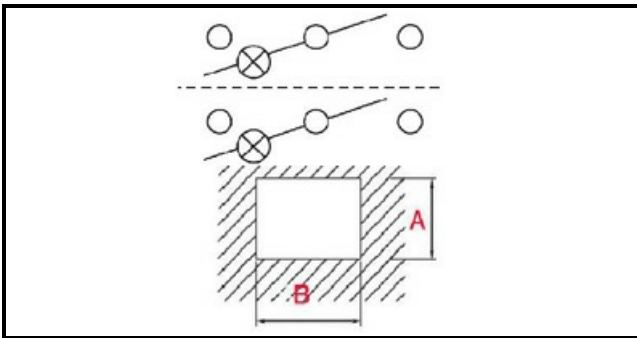

1105050

DOUBLE LUMINOUS SWITCH FABA

Date: 06-04-2025

ORIGINAL
OSP
SPARE PARTS

Technical data

DEPTH MM	B=30mm
WIDTH MM	A=22mm
NUMBER OF POLES	POLI/POLES=6
NUMBER OF POSITIONS	0-1 / 0-1
COLOR	NERO CON LED/BLACK WITH LED
VOLT	250V