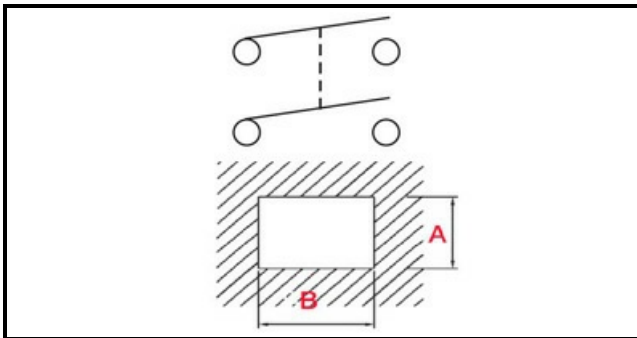

1105288

SWITHC FOR SLICER FABA 250G

Date: 26-06-2024

ORIGINAL
OSP
SPARE PARTS**Technical data**

DEPTH MM	B=30mm
WIDTH MM	A=22mm
NUMBER OF POLES	POLI/POLES=4
NUMBER OF POSITIONS	0-1
VOLT	250V
COLOR	ROSSO/RED
COLOR	VERDE/GREEN