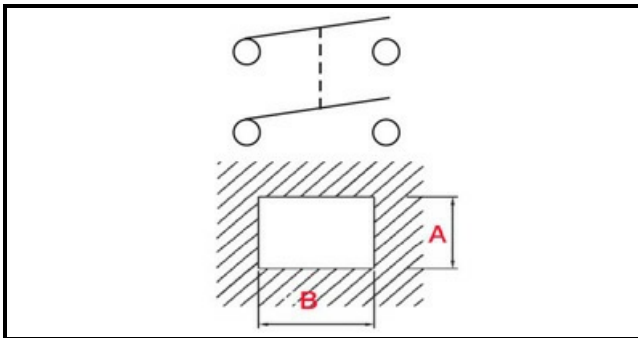

## Technical data

DEPTH MM	B=30mm
WIDTH MM	A=22mm
NUMBER OF POLES	POLI/POLES=4
NUMBER OF POSITIONS	0-1
VOLT	250V
COLOR	ROSSO/RED
COLOR	VERDE/GREEN