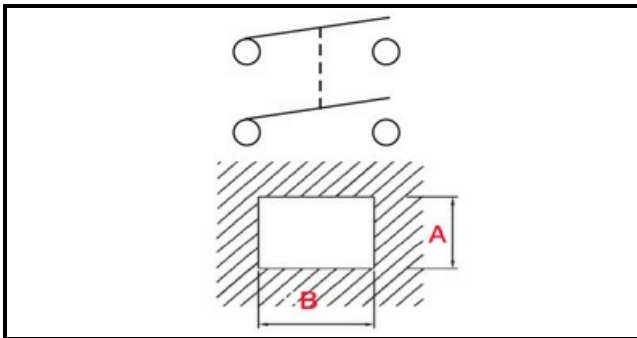

1105288

SWITHC FOR SLICER FABA 250G

Date: 23-11-2024

ORIGINAL
OSP
SPARE PARTS**Technical data**

DEPTH MM	B=30mm
WIDTH MM	A=22mm
NUMBER OF POLES	POLI/POLES=4
NUMBER OF POSITIONS	0-1
VOLT	250V
COLOR	ROSSO/RED
COLOR	VERDE/GREEN