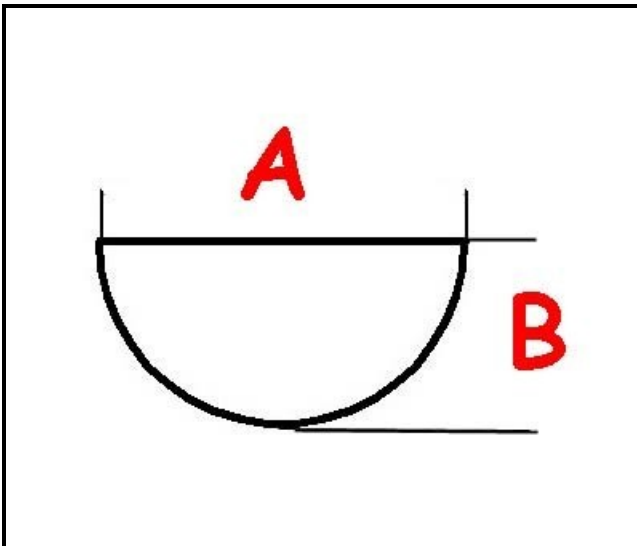

3108056

CONTROL HANDLE

Date: 06-04-2025

ORIGINAL
OSP
SPARE PARTS

Technical data

DEPTH MM	A=6mm
WIDTH MM	B=5mm
EXTERNAL DIAMETER mm	Ø=39mm
HOLE FOR HALF-MOON SHAFT	MEZZALUNA/HALF-MOON

Manufacturer code

FABA SRL
RANCILIO GROUP SPA CON SOCIO UNICO