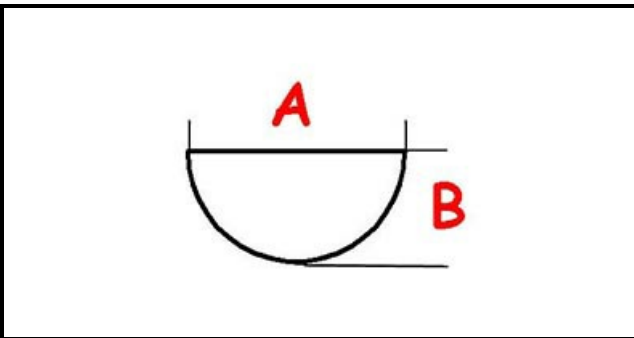

3108114

**CONTROL KNOB**

Date: 23-11-2024

ORIGINAL  
**OSP**  
SPARE PARTS**Technical data**

DEPTH MM	A=8mm
WIDTH MM	B=6,5mm
EXTERNAL DIAMETER mm	Ø=40mm
HOLE FOR HALF-MOON SHAFT	MEZZALUNA/HALF-MOON

**Manufacturer code**