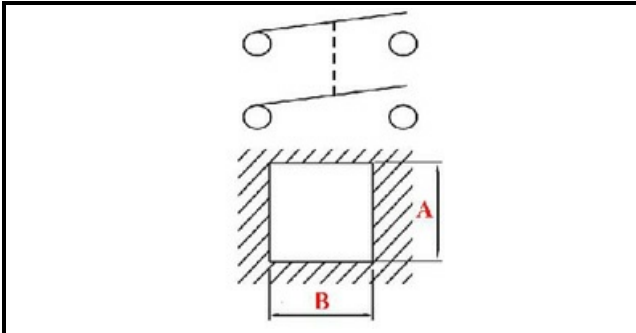

1105005

ON/OFF SWITCH SAB

Date: 01-02-2025

ORIGINAL
OSP
SPARE PARTS**Technical data**

DEPTH MM	B=26mm
WIDTH MM	A=26mm
NUMBER OF POLES	POLI/POLES=4
NUMBER OF POSITIONS	0-1
COLOR	ROSSO/RED
VOLT	230V
COLOR	VERDE/GREEN