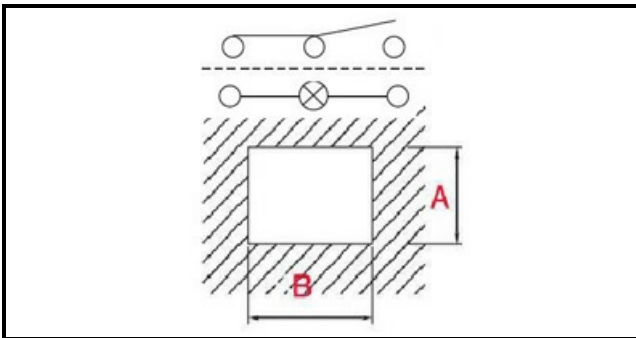

1105047

TOASTER SWITCH LIGHT

Date: 23-11-2024

ORIGINAL
OSP
SPARE PARTS

Technical data

DEPTH MM	B=30mm
WIDTH MM	A=22mm
NUMBER OF POLES	POLI/POLES=4
NUMBER OF POSITIONS	0-1
COLOR	NERO CON LED/BLACK WITH LED
VOLT	250V