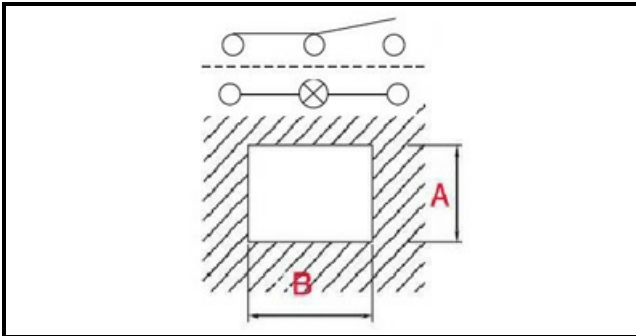

1105047

**TOASTER SWITCH LIGHT**

Date: 01-02-2025

ORIGINAL  
**OSP**  
SPARE PARTS**Technical data**

DEPTH MM	B=30mm
WIDTH MM	A=22mm
NUMBER OF POLES	POLI/POLES=4
NUMBER OF POSITIONS	0-1
COLOR	NERO CON LED/BLACK WITH LED
VOLT	250V