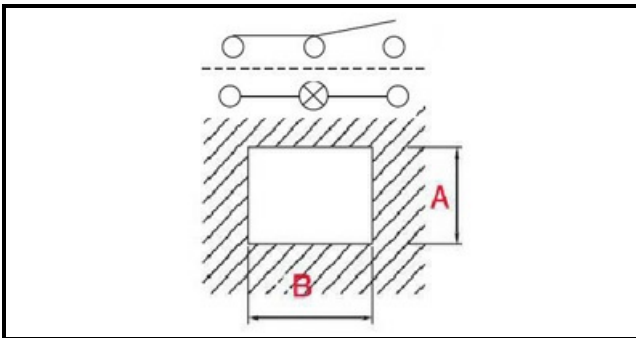

## Technical data

DEPTH MM	B=30mm
WIDTH MM	A=22mm
NUMBER OF POLES	POLI/POLES=4
NUMBER OF POSITIONS	0-1
COLOR	NERO CON LED/BLACK WITH LED
VOLT	250V