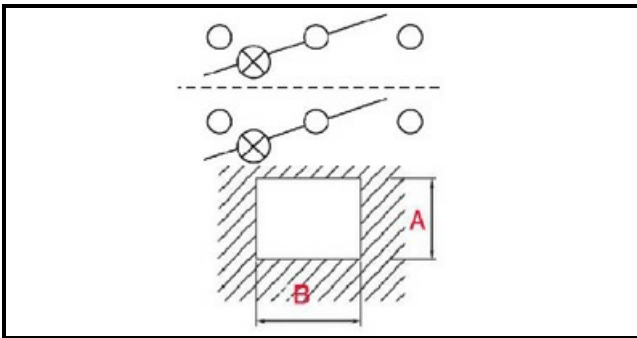

1105050

DOUBLE LUMINOUS SWITCH FABA

Date: 19-04-2025

ORIGINAL
OSP
SPARE PARTS

Technical data

DEPTH MM	B=30mm
WIDTH MM	A=22mm
NUMBER OF POLES	POLI/POLES=6
NUMBER OF POSITIONS	0-1 / 0-1
COLOR	NERO CON LED/BLACK WITH LED
VOLT	250V