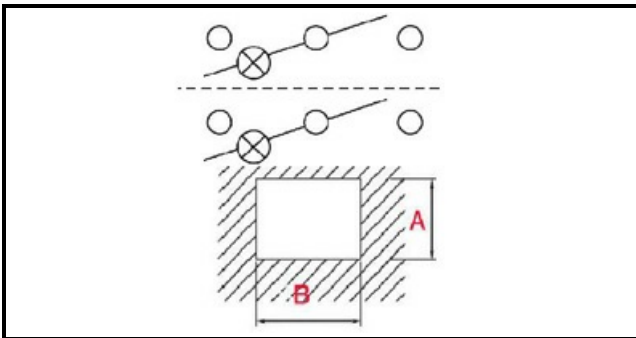

1105050

DOUBLE LUMINOUS SWITCH FABA

Date: 01-02-2025

ORIGINAL
OSP
SPARE PARTS**Technical data**

DEPTH MM	B=30mm
WIDTH MM	A=22mm
NUMBER OF POLES	POLI/POLES=6
NUMBER OF POSITIONS	0-1 / 0-1
COLOR	NERO CON LED/BLACK WITH LED
VOLT	250V