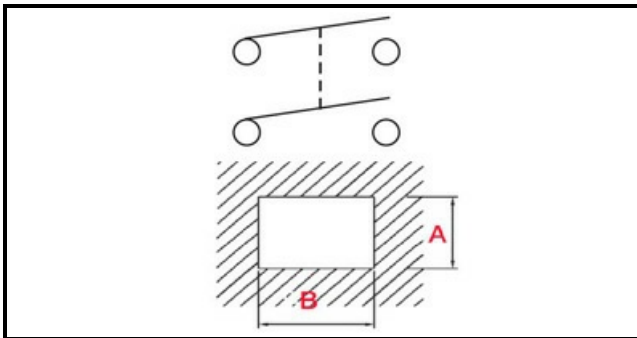

1105288

**SWITHC FOR SLICER FABA 250G**

Date: 23-11-2024

ORIGINAL  
**OSP**  
SPARE PARTS**Technical data**

|                     |              |
|---------------------|--------------|
| DEPTH MM            | B=30mm       |
| WIDTH MM            | A=22mm       |
| NUMBER OF POLES     | POLI/POLES=4 |
| NUMBER OF POSITIONS | 0-1          |
| VOLT                | 250V         |
| COLOR               | ROSSO/RED    |
| COLOR               | VERDE/GREEN  |