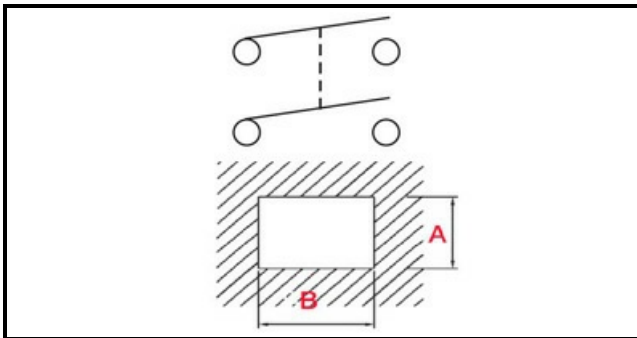

1105288

**SWITHC FOR SLICER FABA 250G**

Date: 04-03-2025

ORIGINAL  
**OSP**  
SPARE PARTS**Technical data**

DEPTH MM	B=30mm
WIDTH MM	A=22mm
NUMBER OF POLES	POLI/POLES=4
NUMBER OF POSITIONS	0-1
VOLT	250V
COLOR	ROSSO/RED
COLOR	VERDE/GREEN