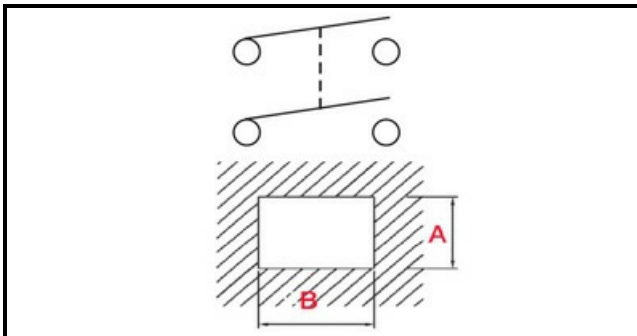

1105288

SWITHC FOR SLICER FABA 250G

Date: 01-02-2025

ORIGINAL
OSP
SPARE PARTS**Technical data**

DEPTH MM	B=30mm
WIDTH MM	A=22mm
NUMBER OF POLES	POLI/POLES=4
NUMBER OF POSITIONS	0-1
VOLT	250V
COLOR	ROSSO/RED
COLOR	VERDE/GREEN