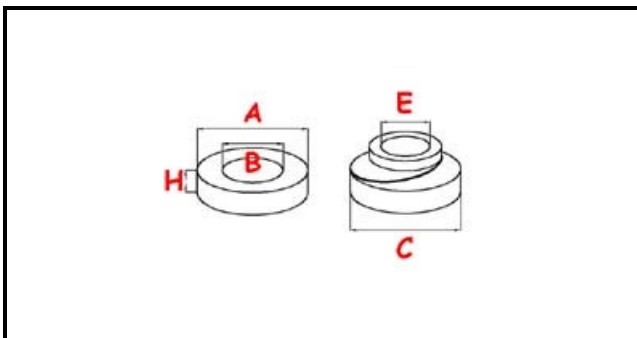

3110018

COMPLETE MECHANIC SEAL 12X26X8 D.12

Date: 22-11-2024

Technical data

MECHANIC SEAL EXTERNAL DIAMETER mm	C=24,5mm
MECHANIC SEAL INTERNAL DIAMETER mm	E=12mm
BAKED CLAY SEAL EXTERNAL DIAMETER mm	A=26mm
BAKED CLAY SEAL INTERNAL DIAMETER mm	B=14mm
BAKED CLAY SEAL HEIGHT mm	H=8mm