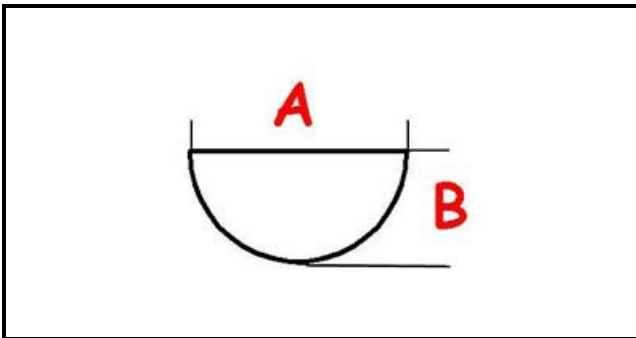

3108703

**HANDLE**

Date: 23-11-2024

ORIGINAL  
**OSP**  
SPARE PARTS**Technical data**

DEPTH MM	A=6mm
WIDTH MM	B=4mm
EXTERNAL DIAMETER mm	Ø=48mm
NUMBER OF POSITIONS	0-1
HOLE FOR HALF-MOON SHAFT	MEZZALUNA/HALF-MOON