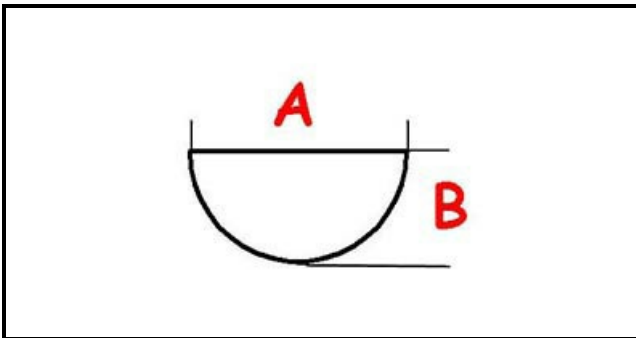

3108703

HANDLE

Date: 26-12-2024

ORIGINAL
OSP
SPARE PARTS**Technical data**

DEPTH MM	A=6mm
WIDTH MM	B=4mm
EXTERNAL DIAMETER mm	Ø=48mm
NUMBER OF POSITIONS	0-1
HOLE FOR HALF-MOON SHAFT	MEZZALUNA/HALF-MOON

Manufacturer code