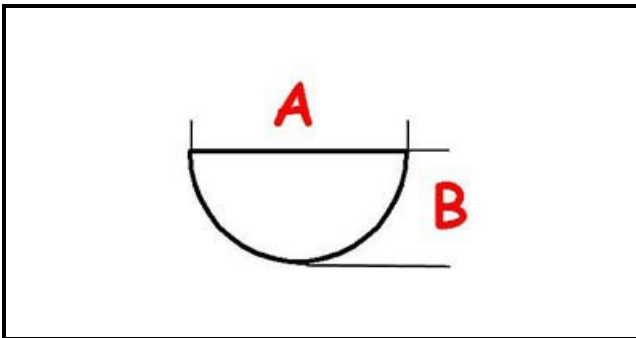

3108703

**HANDLE**

Date: 27-02-2025

ORIGINAL  
**OSP**  
SPARE PARTS**Technical data**

DEPTH MM	A=6mm
WIDTH MM	B=4mm
EXTERNAL DIAMETER mm	Ø=48mm
NUMBER OF POSITIONS	0-1
HOLE FOR HALF-MOON SHAFT	MEZZALUNA/HALF-MOON