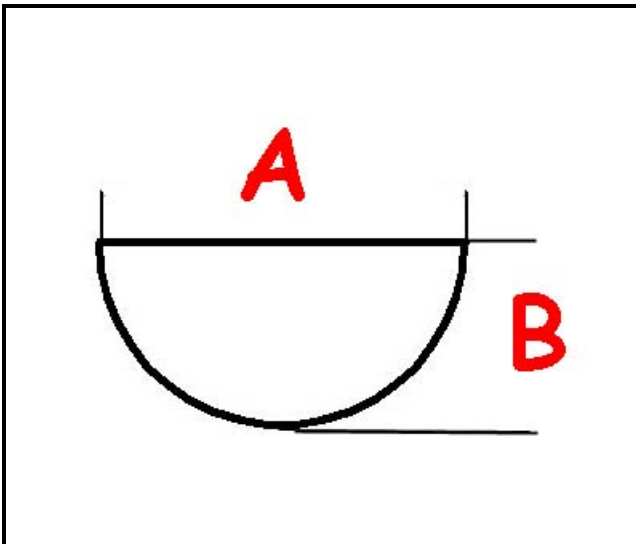

3108230

BURNER KNOB GICO

Date: 22-11-2024

ORIGINAL
OSP
SPARE PARTS**Technical data**

DEPTH MM	A=8mm
WIDTH MM	B=6mm
EXTERNAL DIAMETER mm	Ø=60mm
HOLE FOR HALF-MOON SHAFT	MEZZALUNA/HALF-MOON

Manufacturer code