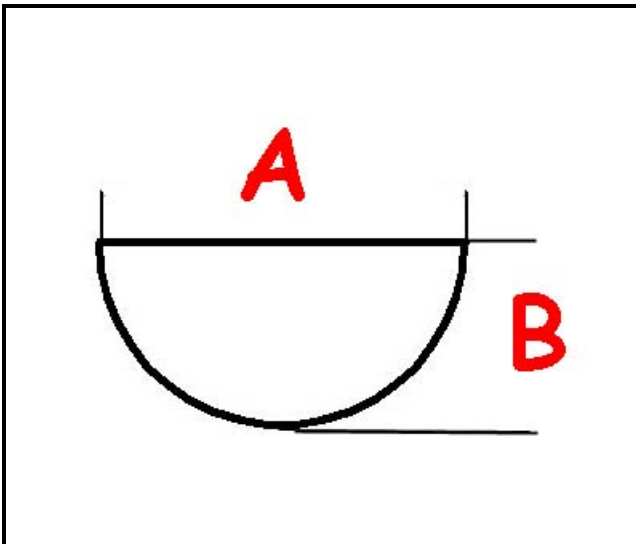

3108230

BURNER KNOB GICO

Date: 23-12-2024

ORIGINAL
OSP
SPARE PARTS**Technical data**

DEPTH MM	A=8mm
WIDTH MM	B=6mm
EXTERNAL DIAMETER mm	Ø=60mm
HOLE FOR HALF-MOON SHAFT	MEZZALUNA/HALF-MOON

Manufacturer code