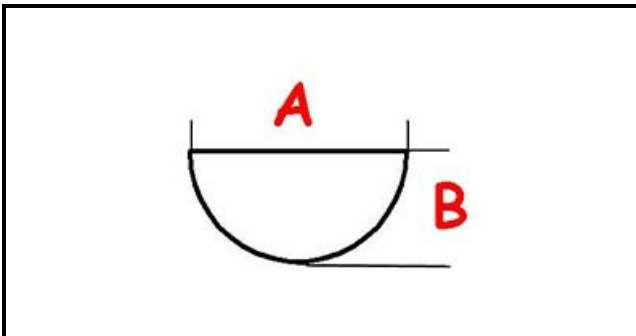

3108365

SWITCH KNOB

Date: 22-11-2024

ORIGINAL
OSP
SPARE PARTS**Technical data**

DEPTH MM	A=6mm
WIDTH MM	B=5mm
EXTERNAL DIAMETER mm	Ø=60mm
HOLE FOR HALF-MOON SHAFT	MEZZALUNA/HALF-MOON

Manufacturer code

GICO SPA
GICO SPA