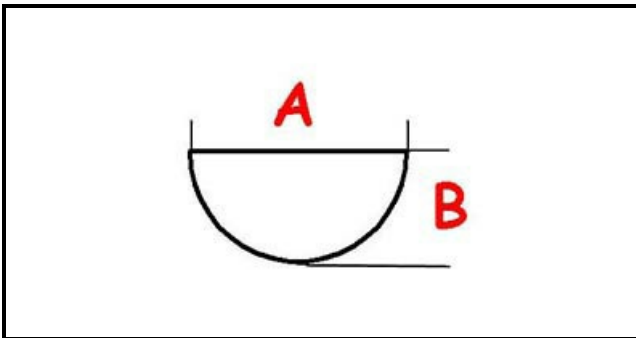

3108694

HANDLE

Date: 27-02-2025

**ORIGINAL
OSP
SPARE PARTS****Technical data**

DEPTH MM	A=6mm
WIDTH MM	B=5mm
EXTERNAL DIAMETER mm	Ø=71mm
HOLE FOR HALF-MOON SHAFT	MEZZALUNA/HALF-MOON
MAXIMUM TEMPERATURE °	T max=300°