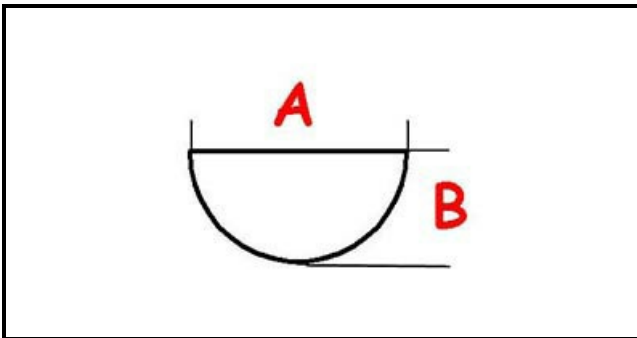

3108695

**HANDLE**

Date: 27-02-2025

ORIGINAL  
**OSP**  
SPARE PARTS**Technical data**

DEPTH MM	A=6mm
WIDTH MM	B=5mm
EXTERNAL DIAMETER mm	Ø=71mm
HOLE FOR HALF-MOON SHAFT	MEZZALUNA/HALF-MOON

**Manufacturer code**