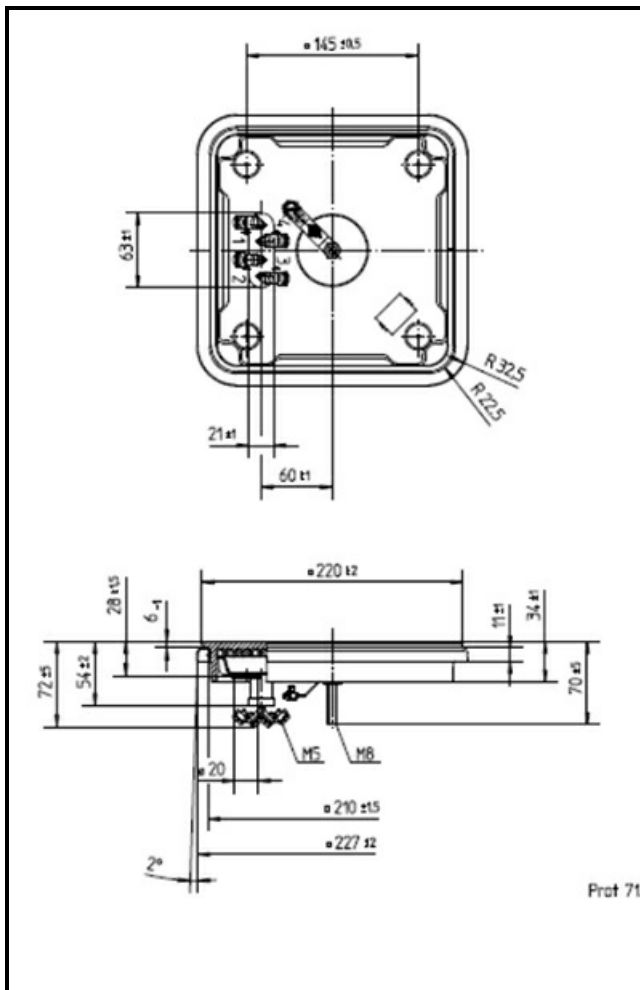

1101272

# HEATING ELEMENT GRILL 220X220mm

Date: 26-12-2024

## Technical data

DEPTH MM	A=220mm
WIDTH MM	B=220mm
KILOWATT KW	KW=2,6
WATT	WATT=2600
MONOPHASE	MONOFASE/MONOPHASE
DRY HEATING ELEMENT	SECCO/DRY

**Manufacturer code**

MBM- EUROTEC SRL -
SILKO ALI GROUP SRL A SOCIO UNICO
SILKO ALI GROUP SRL A SOCIO UNICO
ELECTROLUX PROFESSIONAL S.P.A.
ELECTROLUX PROFESSIONAL S.P.A.
ELECTROLUX PROFESSIONAL S.P.A.
E.G.O. ELEKTRO GERATE AG
GIGA GRANDI CUCINE SRL
MARENO ALI GROUP SRL A SOCIO UNICO