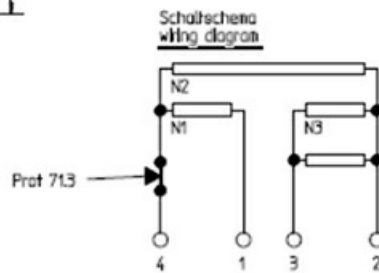

1101272

HEATING ELEMENT GRILL 220X220mm

Date: 23-11-2024

Technical data

DEPTH MM	A=220mm
WIDTH MM	B=220mm
KILOWATT KW	KW=2,6
WATT	WATT=2600
MONOPHASE	MONOFASE/MONOPHASE
DRY HEATING ELEMENT	SECCO/DRY

Manufacturer code