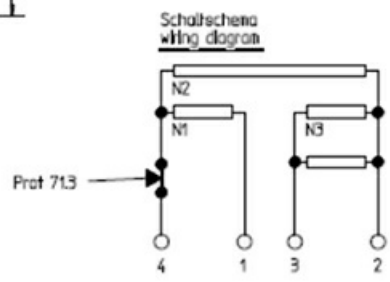

# HEATING ELEMENT GRILL 220X220mm

Date: 26-12-2024

## Technical data

DEPTH MM	A=220mm
WIDTH MM	B=220mm
KILOWATT KW	KW=2,6
WATT	WATT=2600
MONOPHASE	MONOFASE/MONOPHASE
DRY HEATING ELEMENT	SECCO/DRY

**Manufacturer code**

MBM- EUROTEC SRL -
SILKO ALI GROUP SRL A SOCIO UNICO
SILKO ALI GROUP SRL A SOCIO UNICO
ELECTROLUX PROFESSIONAL S.P.A.
ELECTROLUX PROFESSIONAL S.P.A.
ELECTROLUX PROFESSIONAL S.P.A.
E.G.O. ELEKTRO GERATE AG
GIGA GRANDI CUCINE SRL
MARENO ALI GROUP SRL A SOCIO UNICO